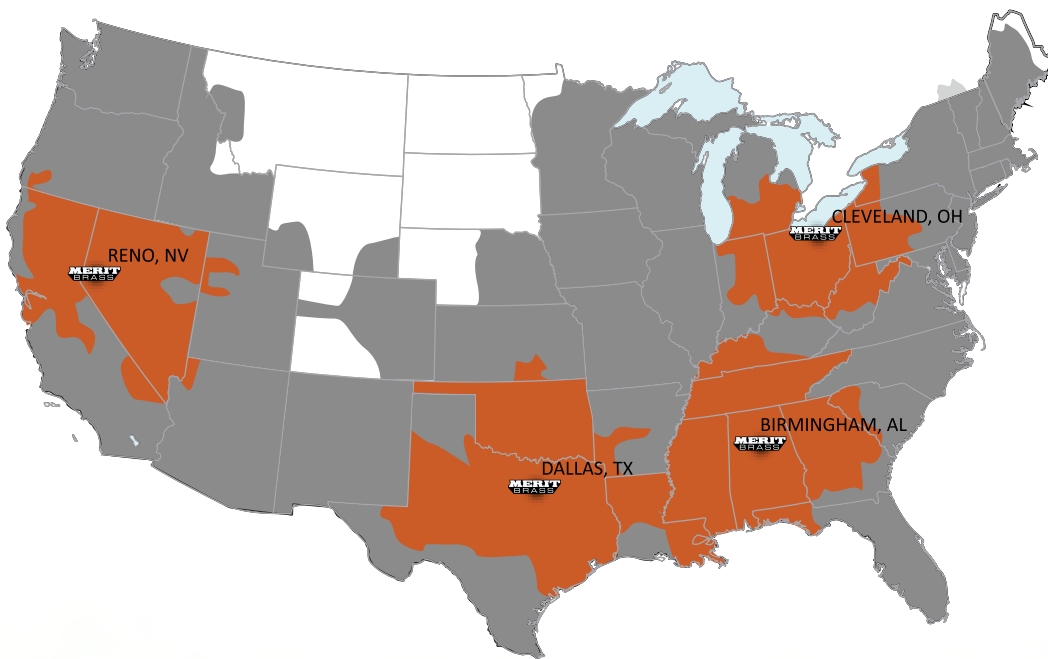

SHIPPING TIMES

FedEx

*FedEx is Merit's Primary Carrier

UPS

Cleveland Headquarters

One Merit Drive/PO Box 43127
Cleveland, OH 44143
800.726.9800 (t) | 800.726.9880 (f)
sales@meritbrass.com

Dallas Distribution Center