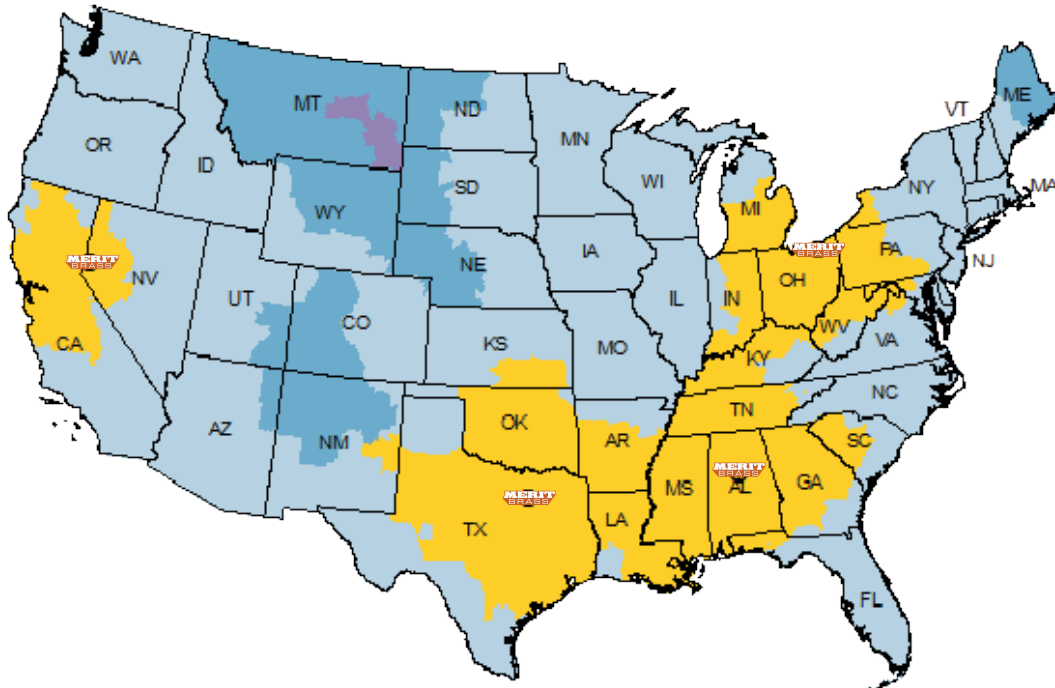

SHIPPING TIMES

FedEx

*FedEx is Merit's Primary Carrier