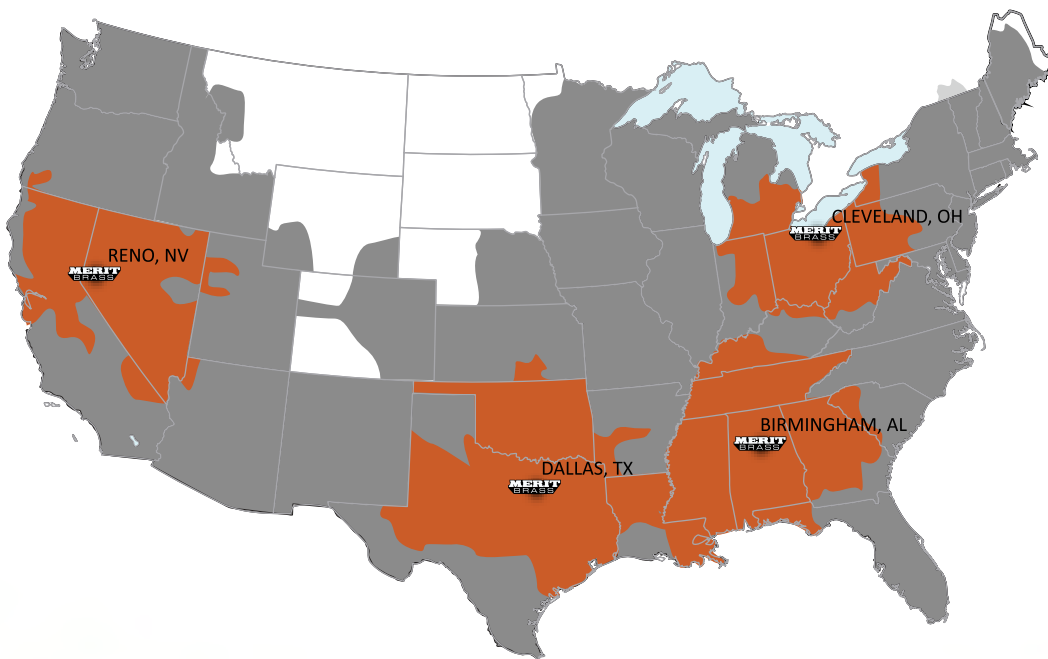

SHIPPING TIMES

FedEx

*FedEx is Merit's Primary Carrier

UPS

Cleveland Headquarters

One Merit Drive/PO Box 43127
Cleveland, OH 44143
800.726.9800 (t) | 800.726.9880 (f)
sales@meritbrass.com

Dallas Distribution Center