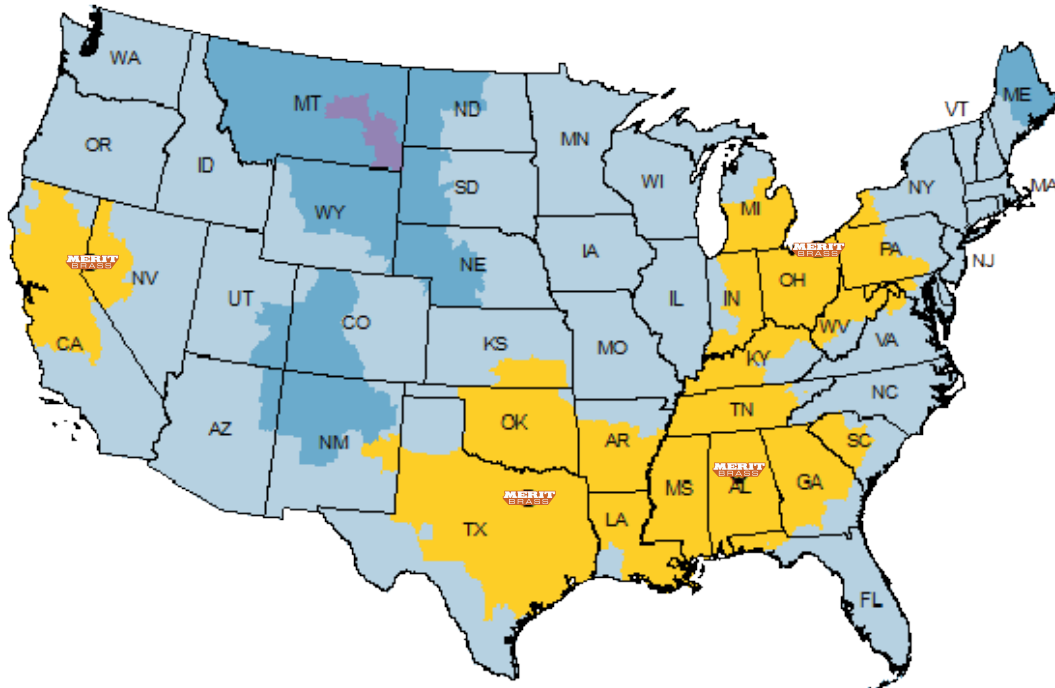

SHIPPING TIMES

FedEx

*FedEx is Merit's Primary Carrier