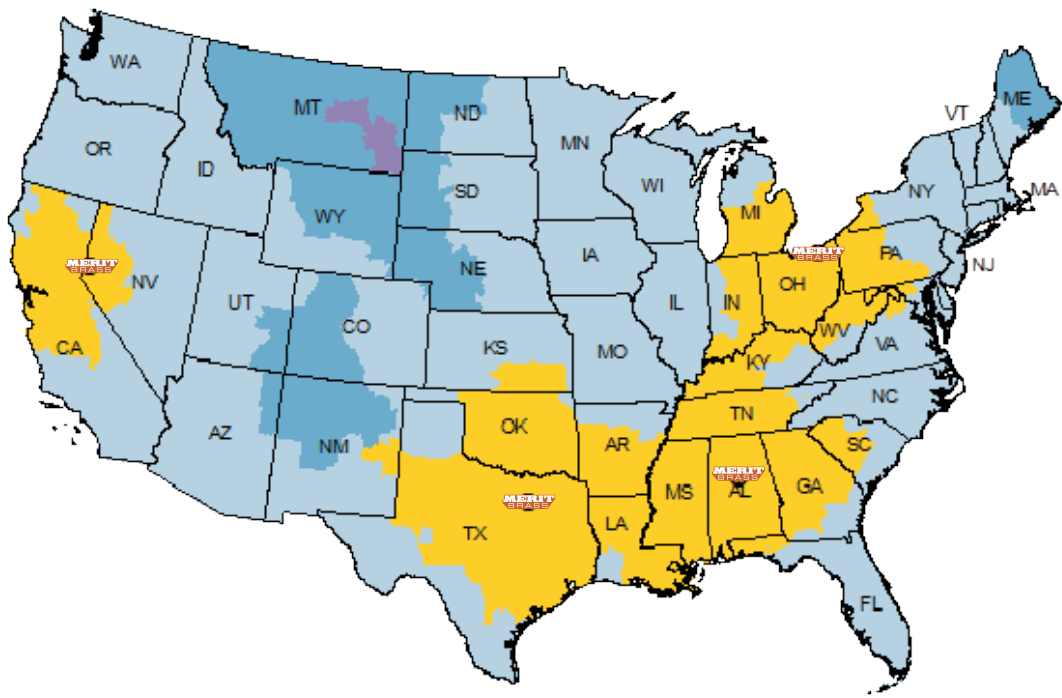

SHIPPING TIMES

FedEx

*FedEx is Merit's Primary Carrier