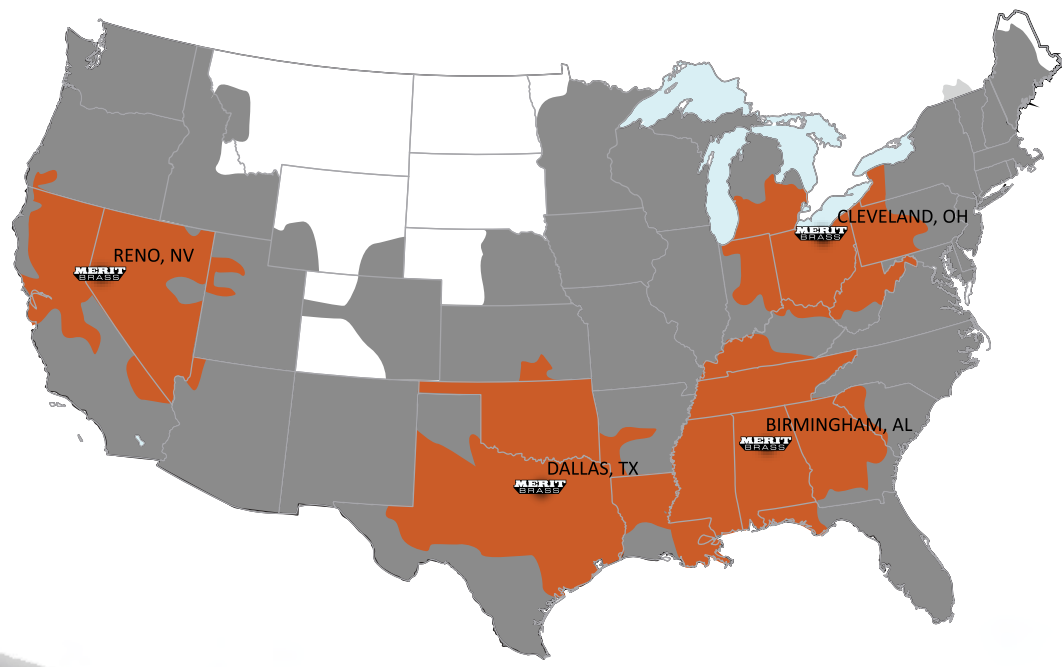

SHIPPING TIMES

FedEx

*FedEx is Merit's Primary Carrier

UPS

Cleveland Headquarters

One Merit Drive/PO Box 43127
Cleveland, OH 44143
800.726.9800 (t) | 800.726.9880 (f)
sales@meritbrass.com

Dallas Distribution Center