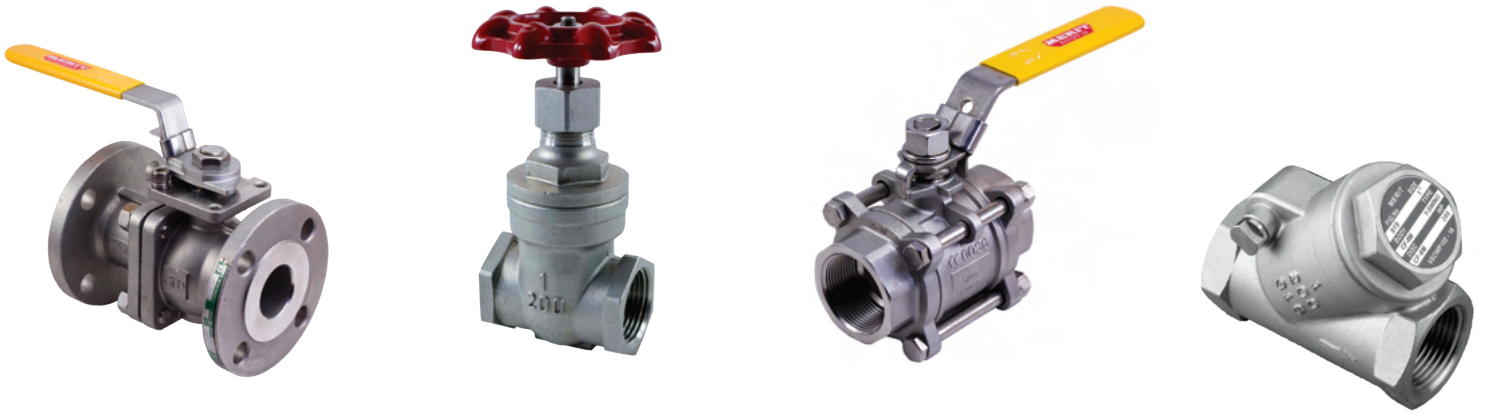

MERIT VALVES... DIRECTING THE FLOW OF

Quality

Cleveland Headquarters

One Merit Drive/PO Box 43127
Cleveland, OH 44143
800.726.9800 (t) | 800.726.9880 (f)
sales@meritbrass.com

Dallas Distribution Center

10614 King William Dr.
Dallas, TX 75220
877.259.2591 (t) | 877.259.2596 (f)
mbsalesTX@meritbrass.com

Sparks Distribution Center

200 Vista Blvd., Suite #106
Sparks, NV 89434
877.711. RENO (7366) (t) | 877.376.0093 (f)
mbsalesNV@meritbrass.com

Birmingham Distribution Center

220 Oxmoor Court
Birmingham, AL 35209
855.912.0409 (t) | 866.668.9168 (f)
mbsalesAL@meritbrass.com

Merit Brass Headquarters Has An ISO 9001:2015 Registered Quality Management System

www.meritbrass.com • www.mbwebxpress.com

Follow Us On Social Media