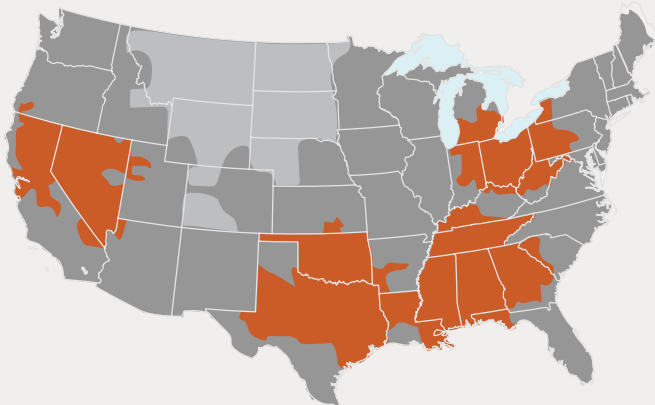

LOCATIONS

SPARKS DISTRIBUTION CENTER
200 Vista Boulevard Suite #106
Sparks, NV 89434

LONG BEACH PIPE DEPOT
2396 E. Artesia Blvd
Long Beach, CA 90805

DALLAS DISTRIBUTION CENTER
10614 King William Drive
Dallas, TX 75220

CLEVELAND HEADQUARTERS
One Merit Drive/PO Box 43127
Cleveland, OH 44143

BIRMINGHAM DISTRIBUTION CENTER
220 Oxmoor Court
Birmingham, AL 35209

HOUSTON DISTRIBUTION CENTER
4680 S. Sam Houston Pkwy W, Suite 120
Houston, TX 77053

SHIPPING TIMES

UPS

1 Day 2 Days 3 Days

FedEx

1 Day 2 Days 3 Days 4 Days

*FedEx is Merit's Primary Carrier

LEARN MORE

800.726.9800