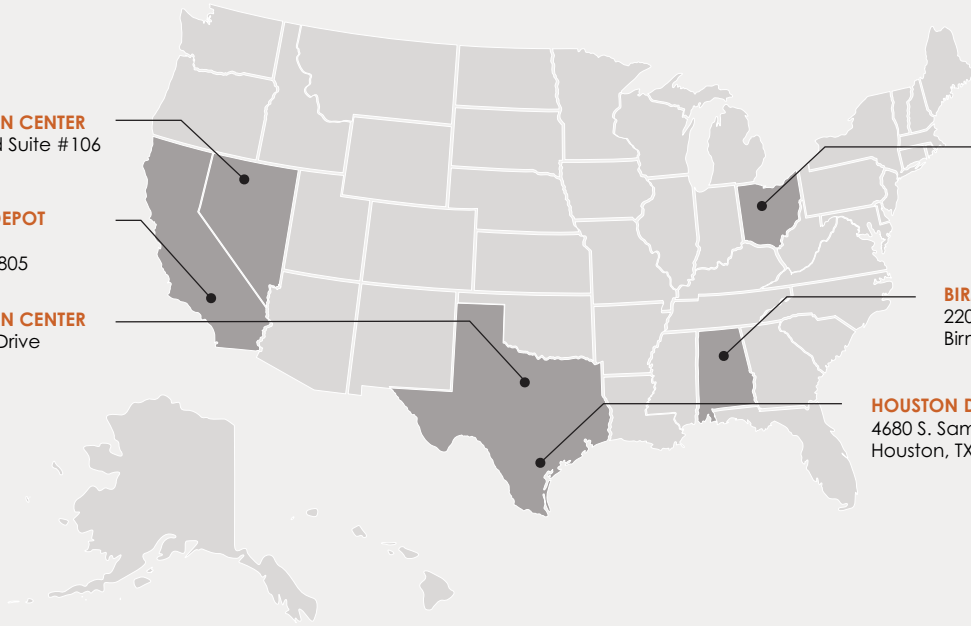

LOCATIONS

SPARKS DISTRIBUTION CENTER
200 Vista Boulevard Suite #106
Sparks, NV 89434

LONG BEACH PIPE DEPOT
2396 E. Artesia Blvd
Long Beach, CA 90805

DALLAS DISTRIBUTION CENTER
10614 King William Drive
Dallas, TX 75220

CLEVELAND HEADQUARTERS
One Merit Drive/PO Box 43127
Cleveland, OH 44143

BIRMINGHAM DISTRIBUTION CENTER
220 Oxmoor Court
Birmingham, AL 35209

HOUSTON DISTRIBUTION CENTER
4680 S. Sam Houston Pkwy W, Suite 120
Houston, TX 77053