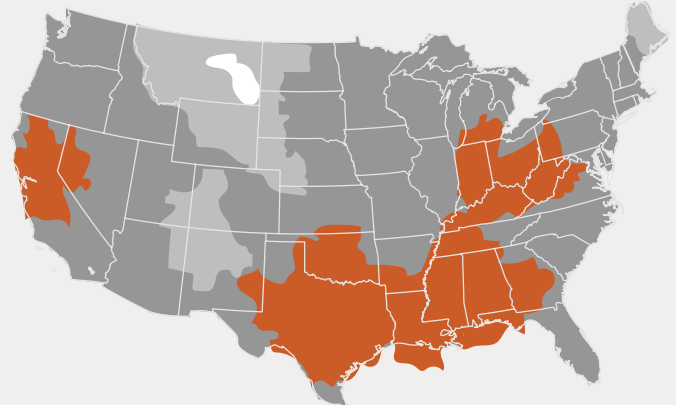

LOCATIONS

SPARKS DISTRIBUTION CENTER
200 Vista Boulevard Suite #106
Sparks, NV 89434

LONG BEACH PIPE DEPOT
2396 E. Artesia Blvd
Long Beach, CA 90805

DALLAS DISTRIBUTION CENTER
10614 King William Drive
Dallas, TX 75220

CLEVELAND HEADQUARTERS
One Merit Drive/PO Box 43127
Cleveland, OH 44143

BIRMINGHAM DISTRIBUTION CENTER
220 Oxmoor Court
Birmingham, AL 35209

HOUSTON DISTRIBUTION CENTER
4680 S. Sam Houston Pkwy W, Suite 120
Houston, TX 77053

SHIPPING TIMES

UPS

1 Day 2 Days 3 Days

FedEx

1 Day 2 Days 3 Days 4 Days

*FedEx is Merit's Primary Carrier

LEARN MORE

800.726.9800