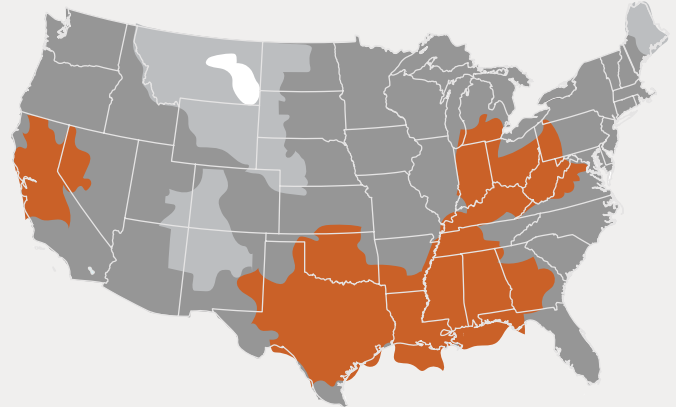

CLEVELAND HEADQUARTERS
One Merit Drive/PO Box 43127
Cleveland, OH 44143

BIRMINGHAM DISTRIBUTION CENTER
220 Oxmoor Court
Birmingham, AL 35209

HOUSTON DISTRIBUTION CENTER
4680 S. Sam Houston Pkwy W, Suite 120
Houston, TX 77053

SHIPPING TIMES

UPS

1 Day 2 Days 3 Days

FedEx

1 Day 2 Days 3 Days 4 Days

*FedEx is Merit's Primary Carrier

LEARN MORE

800.726.9800