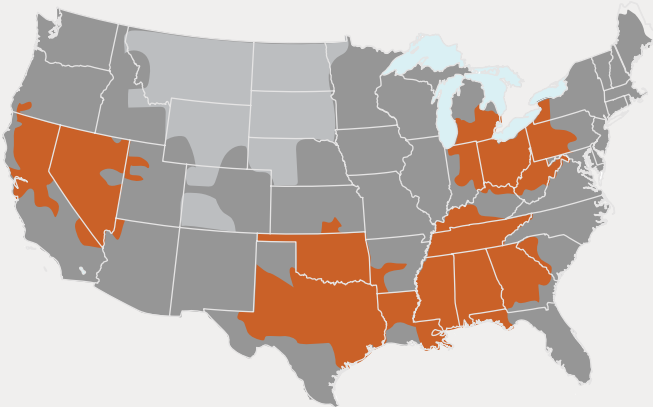

LOCATIONS

SPARKS DISTRIBUTION CENTER
200 Vista Boulevard Suite #106
Sparks, NV 89434

LONG BEACH PIPE DEPOT
2396 E. Artesia Blvd
Long Beach, CA 90805

DALLAS DISTRIBUTION CENTER
10614 King William Drive
Dallas, TX 75220

SHIPPING TIMES

UPS

1 Day 2 Days 3 Days

FedEx

1 Day 2 Days 3 Days 4 Days

*FedEx is Merit's Primary Carrier

LEARN MORE

800.726.9800