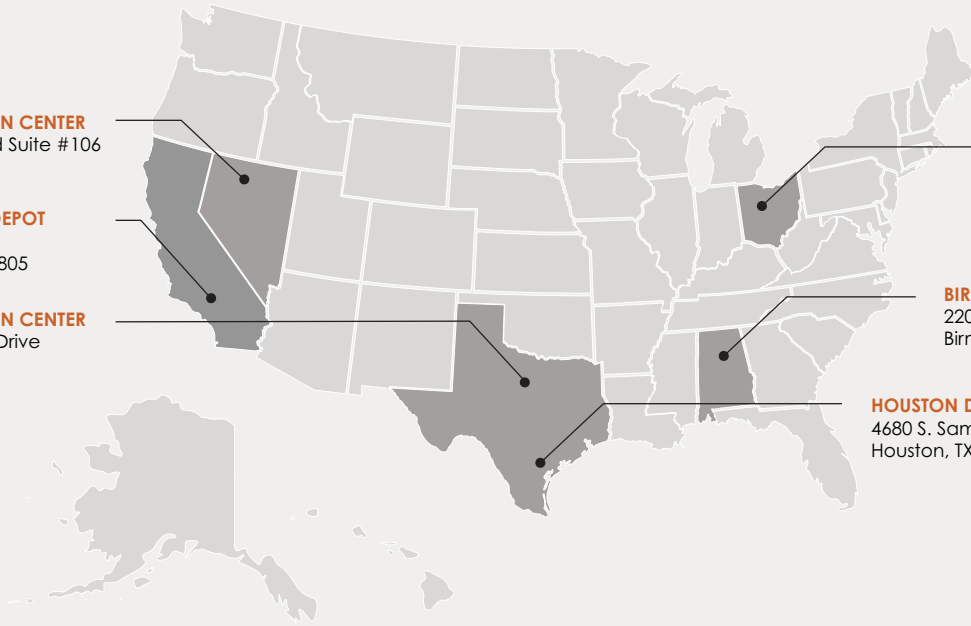

LOCATIONS

SPARKS DISTRIBUTION CENTER
200 Vista Boulevard Suite #106
Sparks, NV 89434

LONG BEACH PIPE DEPOT
2396 E. Artesia Blvd
Long Beach, CA 90805

DALLAS DISTRIBUTION CENTER
10614 King William Drive
Dallas, TX 75220

CLEVELAND HEADQUARTERS
One Merit Drive/PO Box 43127
Cleveland, OH 44143

BIRMINGHAM DISTRIBUTION CENTER
220 Oxmoor Court
Birmingham, AL 35209

HOUSTON DISTRIBUTION CENTER
4680 S. Sam Houston Pkwy W, Suite 120
Houston, TX 77053